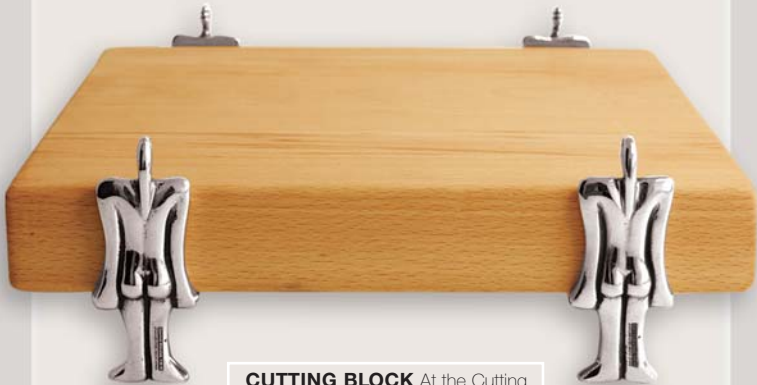

LETTER OPENERS Available in Odyssey(9LO-od) Man(9LO-mn) 28cm.

SERVING BOARD Head on a block!(QWSB-hob)
Sheesham Board 26x24.5x4.5cm.

WOODEN SERVING BOWL Man(QWSB-mn)
Sheesham Board 30x30x4.5cm.

CUTTING BLOCK At the Cutting
Edge(QCB-ace) Beech Board
29.5cm square .